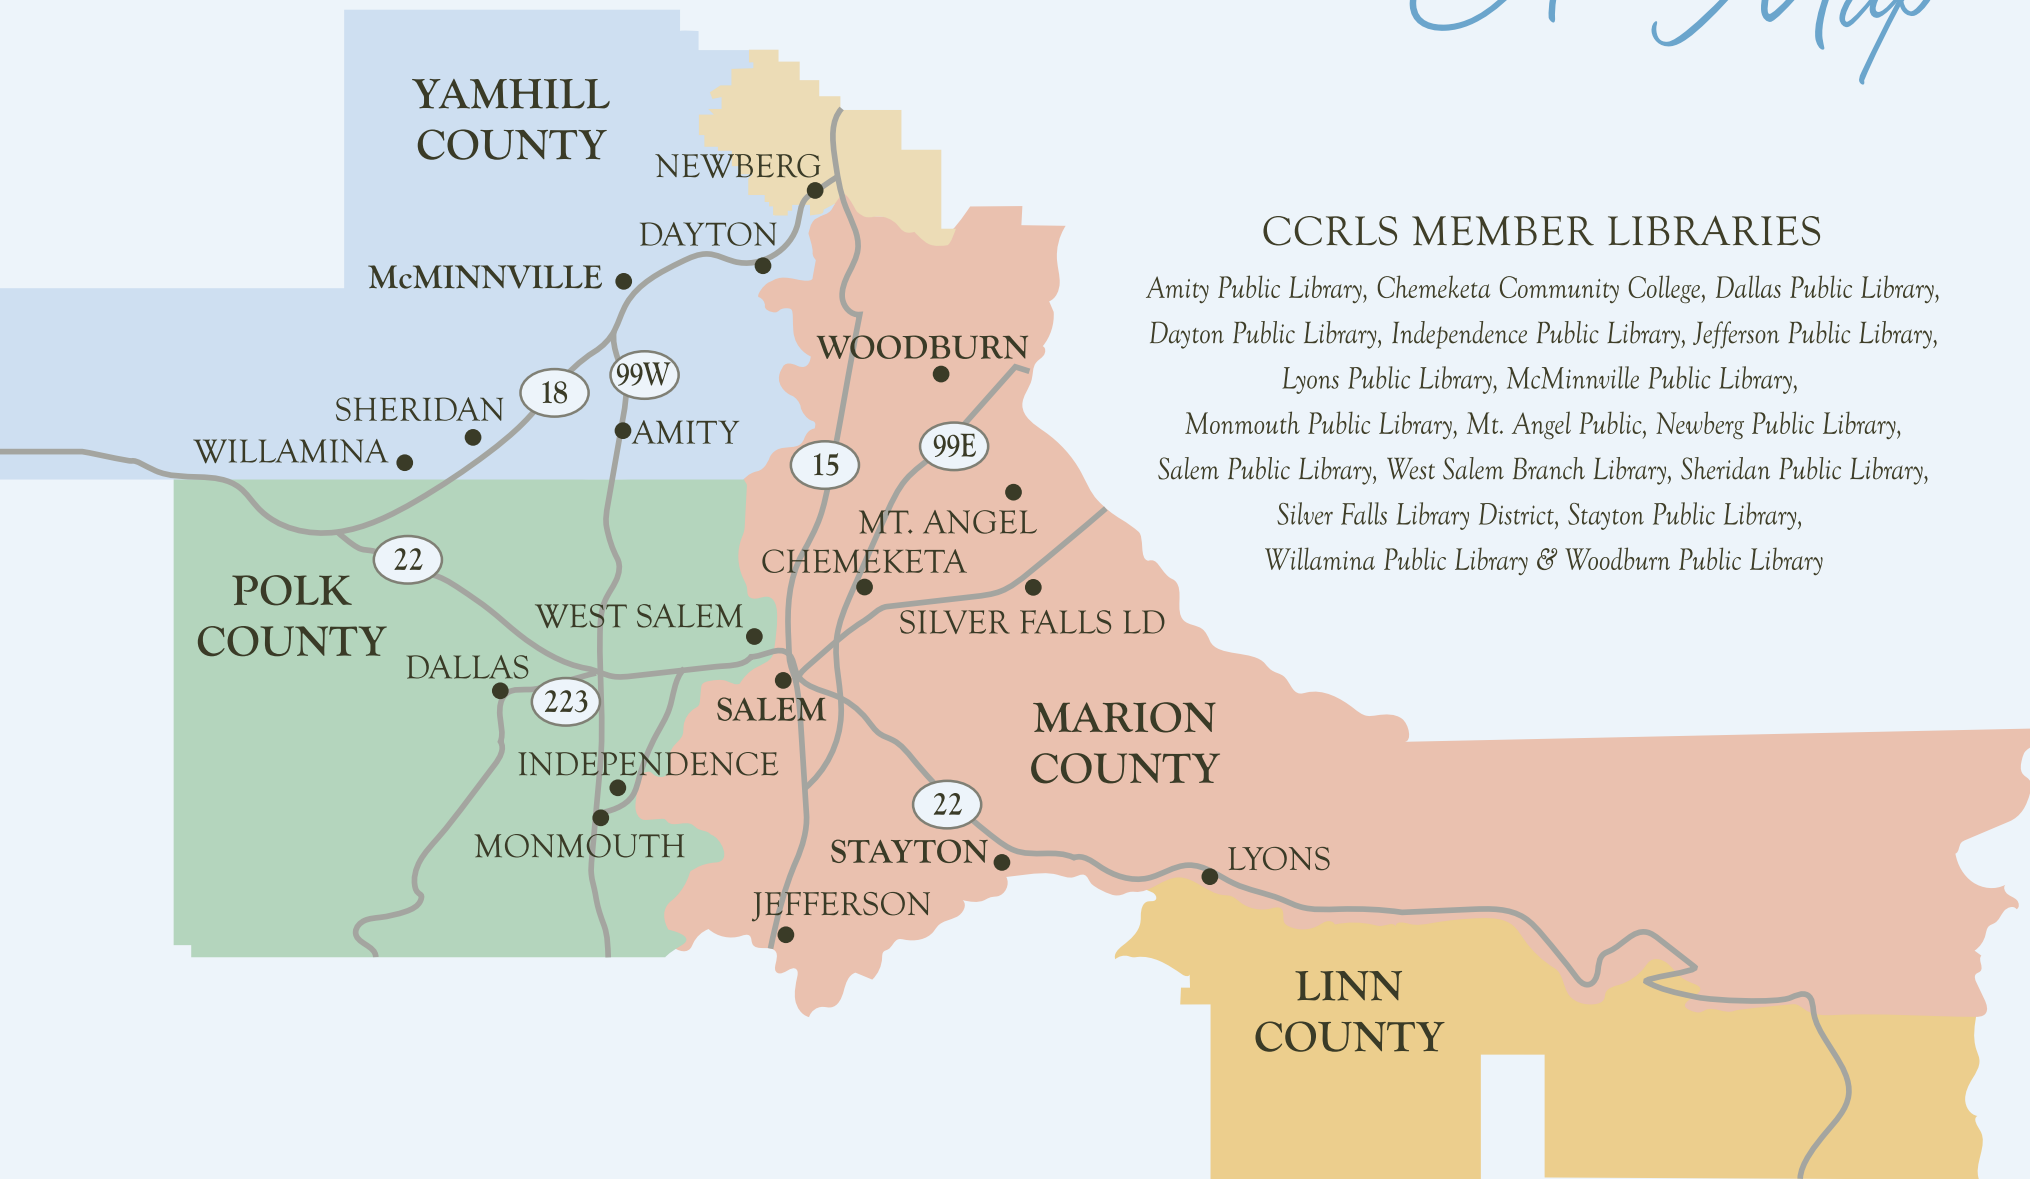

Chemeketa Cooperative Regional Library Service

Area Map

CCRLS MEMBER LIBRARIES

Amity Public Library, Chemeketa Community College, Dallas Public Library, Dayton Public Library, Independence Public Library, Jefferson Public Library, Lyons Public Library, McMinnville Public Library, Monmouth Public Library, Mt. Angel Public, Newberg Public Library, Salem Public Library, West Salem Branch Library, Sheridan Public Library, Silver Falls Library District, Stayton Public Library, Willamina Public Library & Woodburn Public Library

Chemeketa Cooperative
Regional Library Service

Community. Literacy. Technology.

4000 LANCASTER DRIVE NE • BUILDING 9, ROOM 136 • SALEM, OREGON 97309